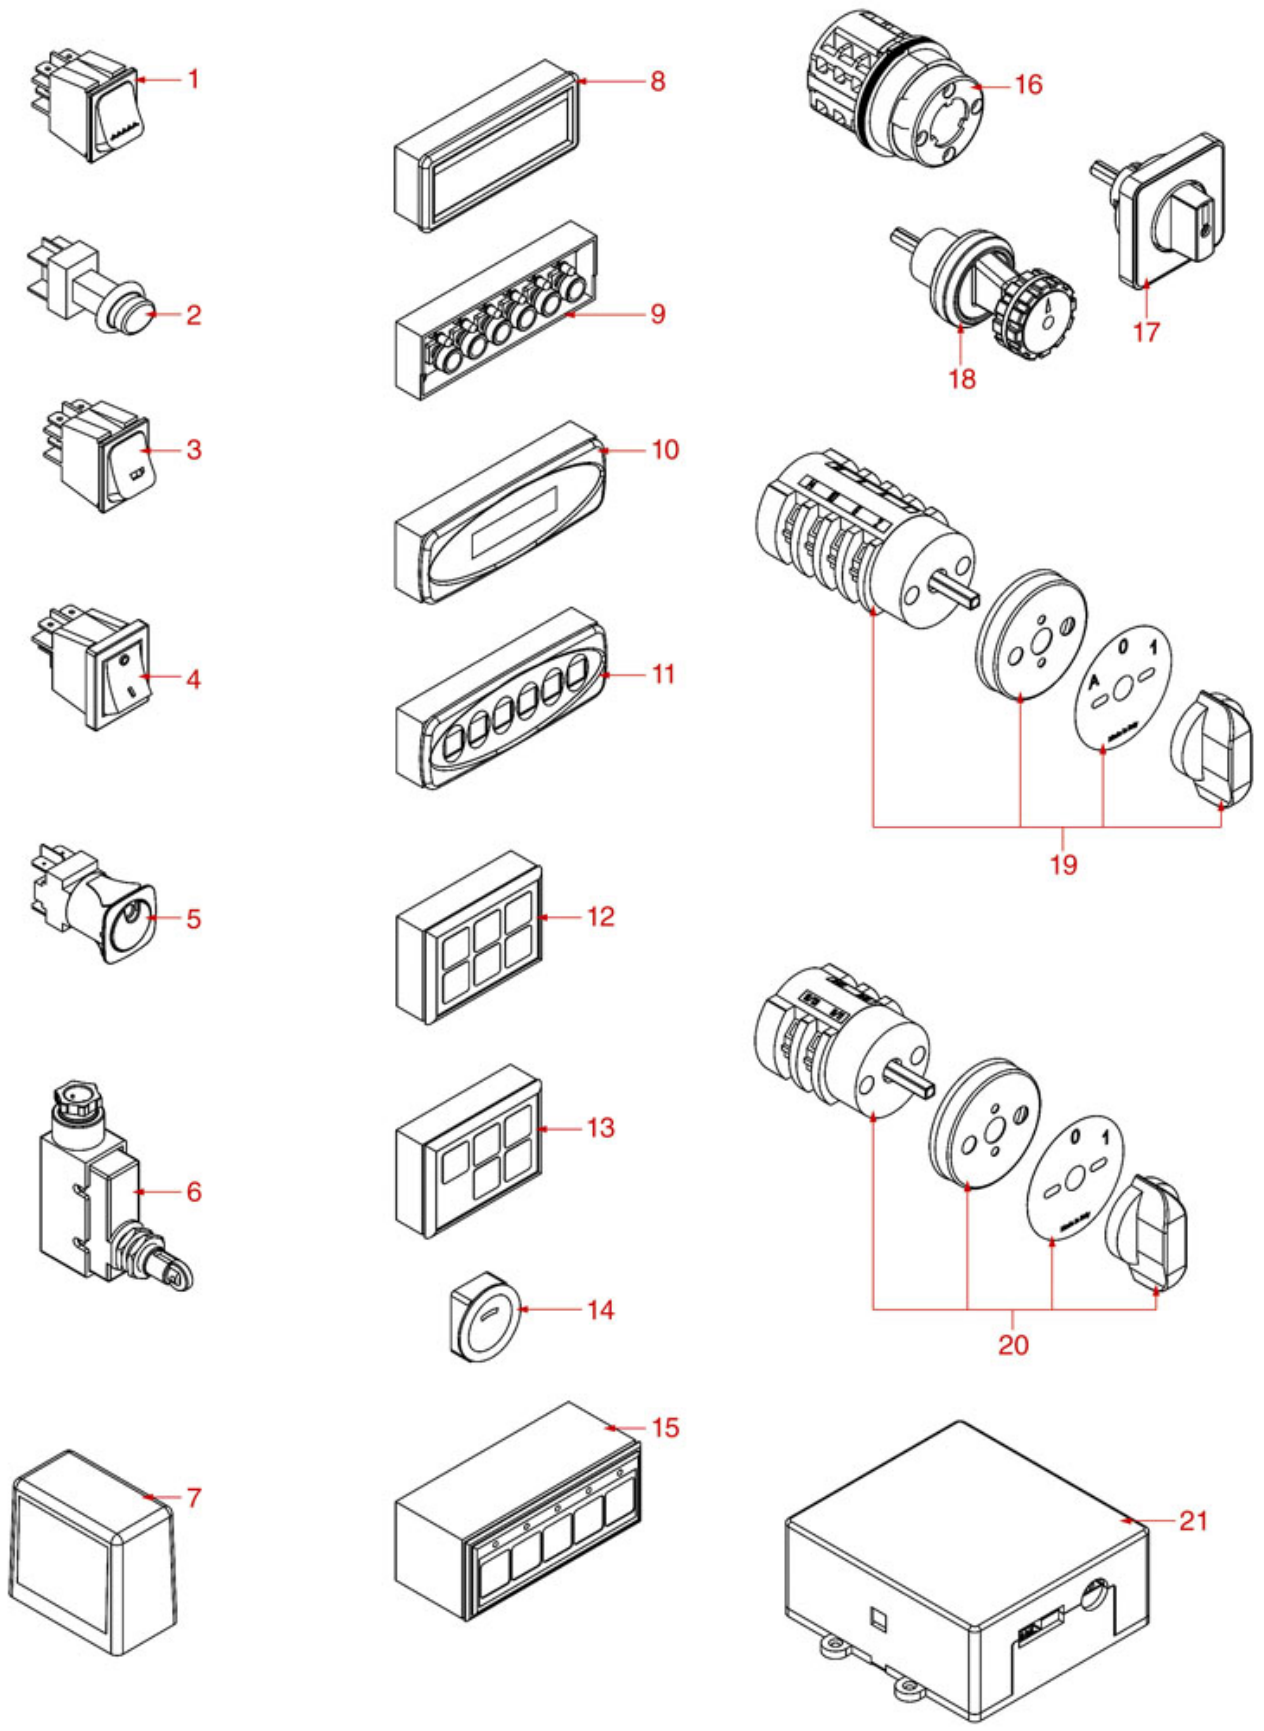

ELECTRICAL PARTS

LIRA-CLASSICA-MONZA

Positions without LF code no.: upon request

BFC

Position	LF code no.	Description
1	1319033	WHITE BIPOLAR PUSH-BUTTON 16A 250V
3	1319035	WHITE BIPOLAR SWITCH 16A 250V
4	3319933	SWITCH 2-POLE RED 16A 250V
5	1319561	BLACK BIPOLAR SWITCH 16A 250V
6	1240841	MICROSWITCH 15A 250V
11	1319304	PUSH-BUTTON PANEL 6 BUTTONS
20	1057022	SELECTOR SWITCH 0-1 POSITIONS 25A 690V