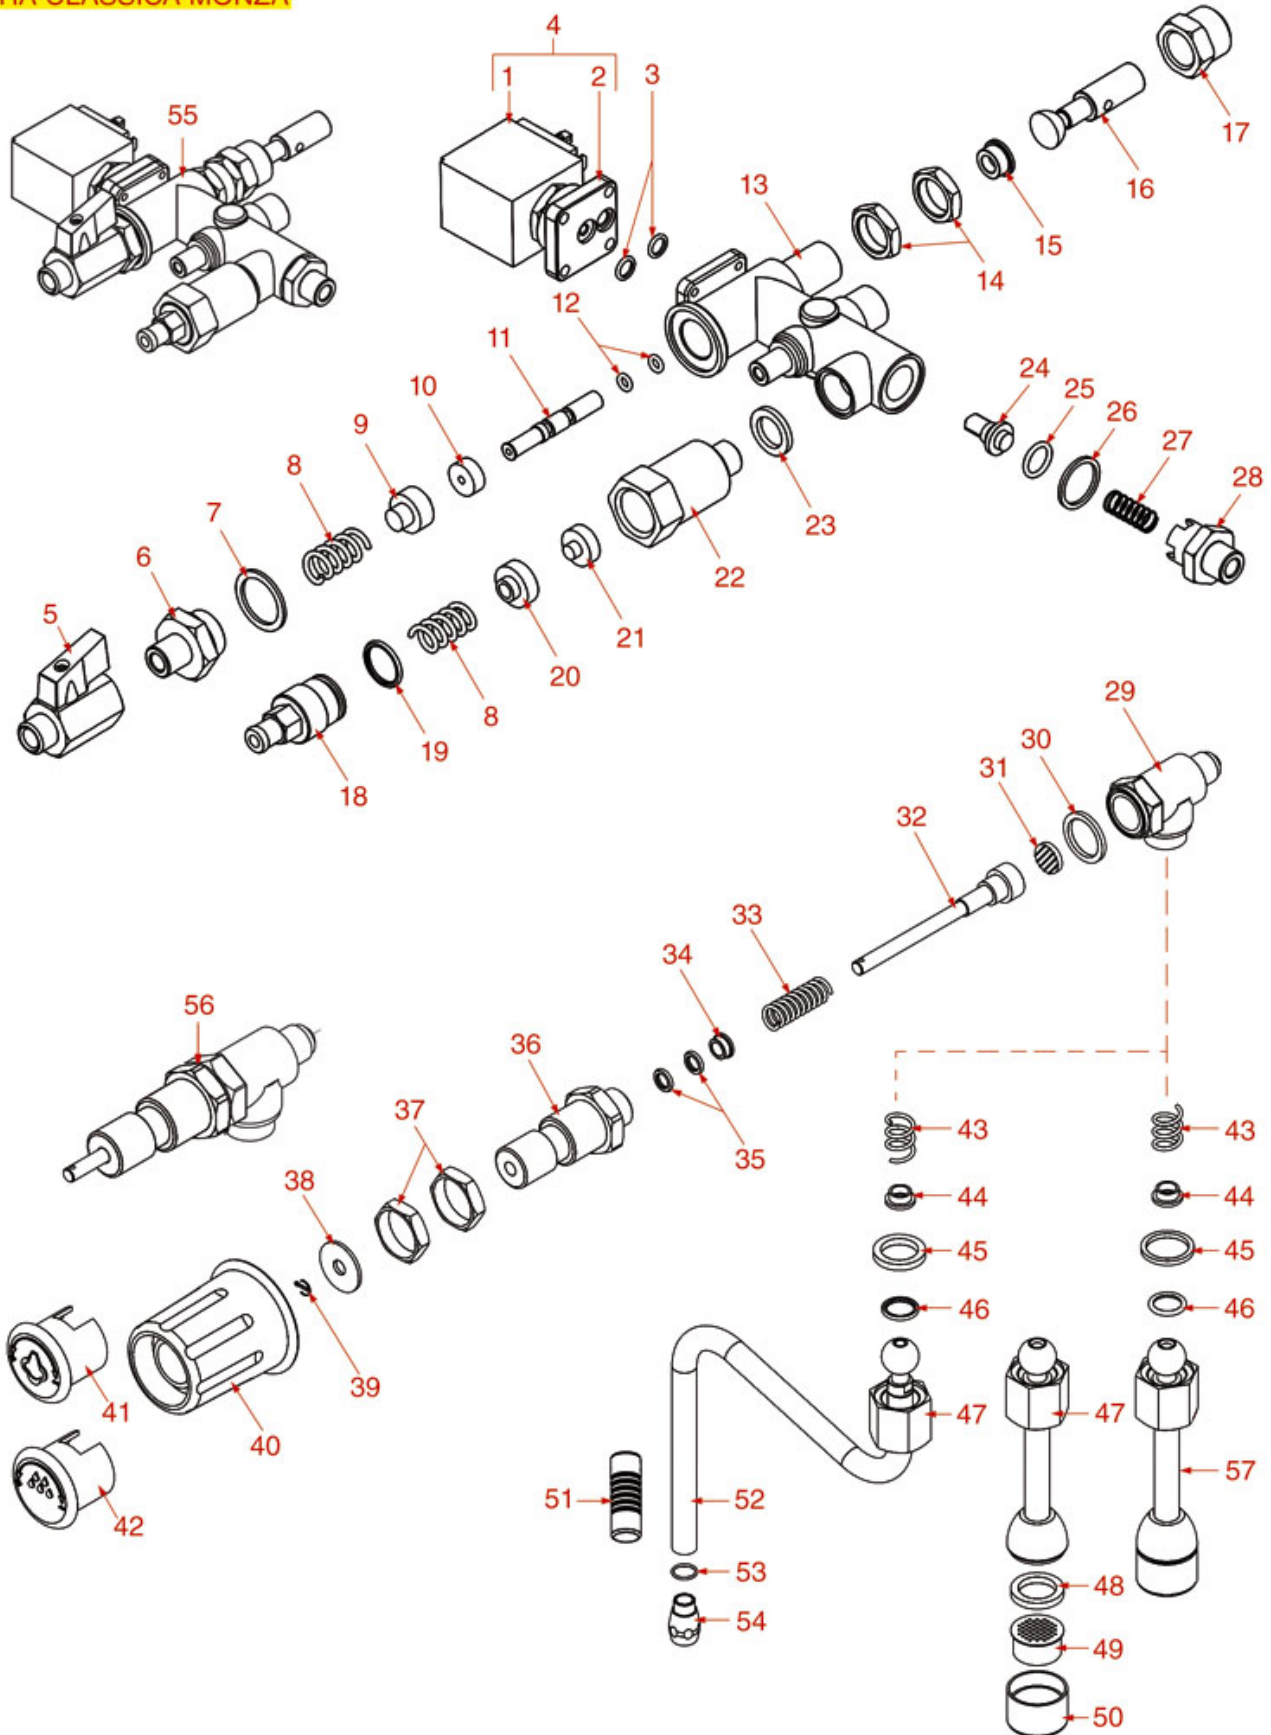

WATER/STEAM INLET TAP

LIRA-CLASSICA-MONZA

BFC

Position	LF code no.	Description
1	1120332	COIL LUCIFER/PARKER 220/240V 9W 50Hz
1	3120032	COIL PARKER ZB09 9W 220/240V 50/60Hz
2	1120334	3-WAY MECHANICAL COMPONENT LUCIFER
2	1120339	3-WAY MECHANICAL COMPONENT PARKER
3	1186611	O-RING 02025 RED SILICONE
3	1186612	O-RING 02025 VITON
4	1120330	3-WAY SOLENOID VALVE LUCIFER 240V 50Hz
4	1120335	3-WAY SOLENOID VALVE PARKER 230V 50/60Hz
5	3526699	BALL VALVE $\varnothing$ 1/4" MF
7	1186620	COPPER FLAT GASKET $\varnothing$ 22x17x1.5 mm
12	1186900	O-RING 02015 VITON
14	1348036	NUT $\varnothing$ 3/8" WRENCH 21x6mm
17	1348344	CHROMIUM-PLATED NUT 3/8
23	1186404	PTFE FLAT GASKET $\varnothing$ 18x13x2 mm
24	1523401	SQUARE NON-RETURN VALVE
28	1349112	FITTING $\varnothing$ 1/4"M-3/8"M
30	1186171	ROUND COPPER GASKET $\varnothing$ 22x16.5x2.2 mm
32	1324066	WATER/STEAM TAP PIN
33	1250415	TAP SPRING $\varnothing$ 10x32 mm
34	1186244	SPRING BUSHING
35	1186612	O-RING 02025 VITON
36	1349471	TAP PIN
37	1349504	NUT $\varnothing$ 1/2" KEY 25x6 mm
38	1528059	WASHER FLAT LARGE M6
39	3389013	STAINLESS STEEL PIN $\varnothing$ 2x12 mm
40	1241321	WATER/STEAM TAP HANDLE
41	1241322	STEAM CAP FOR KNOB
42	1241045	WATER CAP FOR KNOB
45	1186372	CONICAL PTFE SEAL $\varnothing$ 14.5x10.5x4.5 mm
46	3060608	O-RING O3050 EPDM
47	1349064	NUT $\varnothing$ 3/8"F FOR WATER STEAM PIPE
56	1348056	WATER/STEAM TAP
57	1449167	COMPLETE WATER PIPE