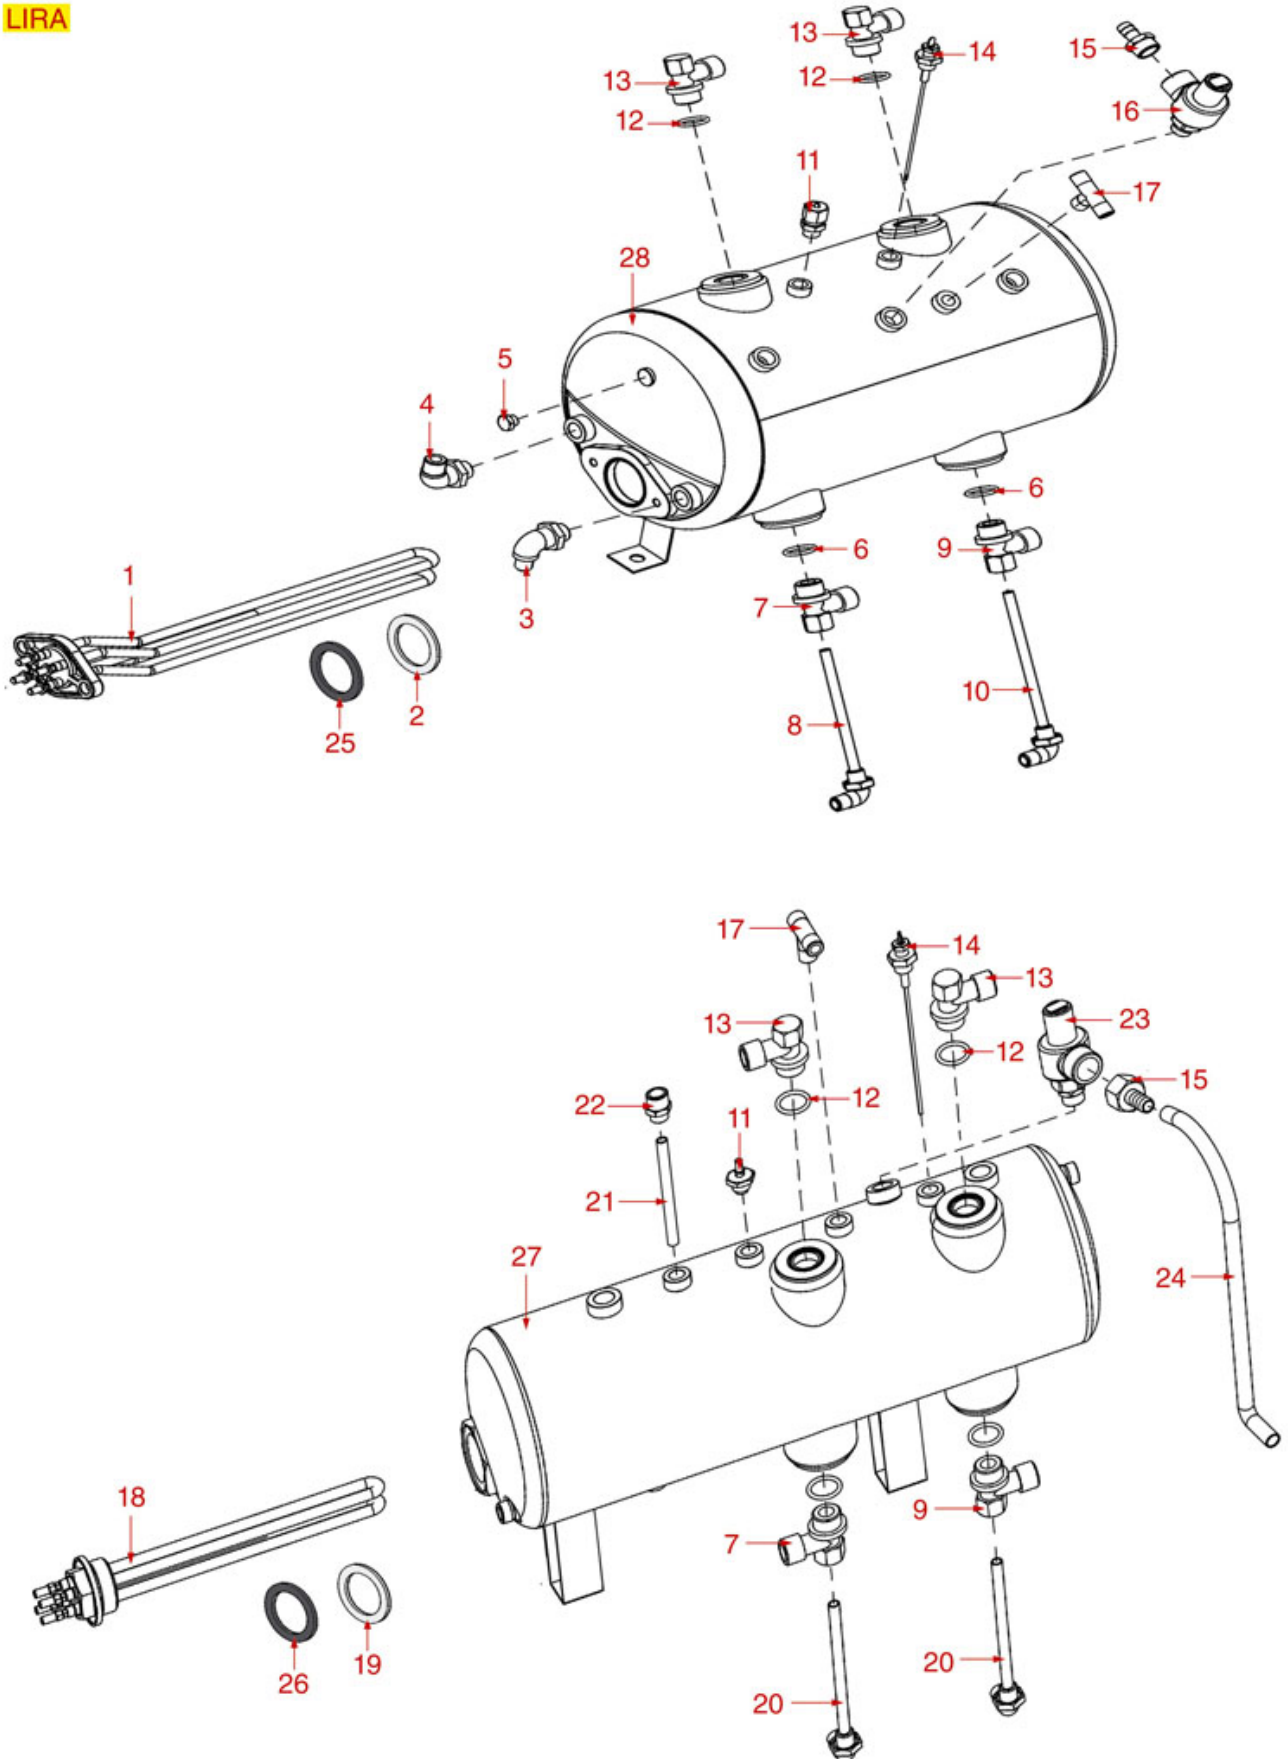

LEVEL AND ROTARY VANE PUMP

LIRA-CLASSICA-MONZA

BFC

Position	LF code no.	Description
3	1186206	EPDM FLAT GASKET ø 16x10x8 mm
5	1520546	LEVEL GLASS ø 11x140 mm
6	1323006	BLACK LEVEL BALL ø 7 mm
10	1320531	PRESSURE SWITCH P302/6 3-POLES 30A
11	1320541	PRESSURE SWITCH PARKER
13	1349102	FITTING ø 1/4"M-1/4"M
15	1455067	VOLUMETRIC FLOWMETER GICAR
16	1245043	BOILER-PUMP PRESSURE GAUGE ø 63 mm
16	1245050	BOILER-PUMP PRESSURE GAUGE ø 63 mm
17	1330002	ROTARY VANE PUMP ROTOFLOW ø 3/8" NPT
18	1168011	STAINLESS STEEL CLAMP FOR FLANGE PUMP
20	1349706	L-FITTING ø 3/8"M-3/8"M NICKEL-PLATED
22	1527511	DRAIN TUB
23	3526699	BALL VALVE ø 1/4" MF
25	1449712	FLEX HOSE ø 3/8" Fp x Fc 800 mm
26	1449713	FLEX HOSE ø 3/8" Fp x Fc 1000 mm

BOILER

LIRA

BFC

Position	LF code no.	Description
1	1755210	HEATING ELEMENT 3500W 230V
1	1755211	HEATING ELEMENT 5200W 230V
2	1186179	PTFE FLAT GASKET \varnothing 57x43x3 mm
6	1186445	ROUND COPPER GASKET \varnothing 26x21.4x2 mm
11	1523534	BOILER VALVE \varnothing 1/4"M
11	1523537	BOILER VALVE \varnothing 1/4"M
11	1523538	BOILER VALVE \varnothing 1/4"M
12	1186445	ROUND COPPER GASKET \varnothing 26x21.4x2 mm
15	3349348	NICHEL-PL.HOSE-END FITTING \varnothing 1/2"M \varnothing 12
16	1515006	BOILER TAP \varnothing 3/8"M - 1.8 bar CE/PED
17	3349340	NICHEL-PL.T-FITTING \varnothing 1/4"M-1/4"M-1/4"M
18	1755208	HEATING ELEMENT 3300W 230V
18	1755209	HEATING ELEMENT 4000W 230V
19	1186623	PTFE FLAT GASKET \varnothing 53x43x3 mm
25	1186606	FLAT CARBO GASKET \varnothing 57x43x3 mm
26	1186633	FLAT CARBO GASKET \varnothing 53x42x3 mm