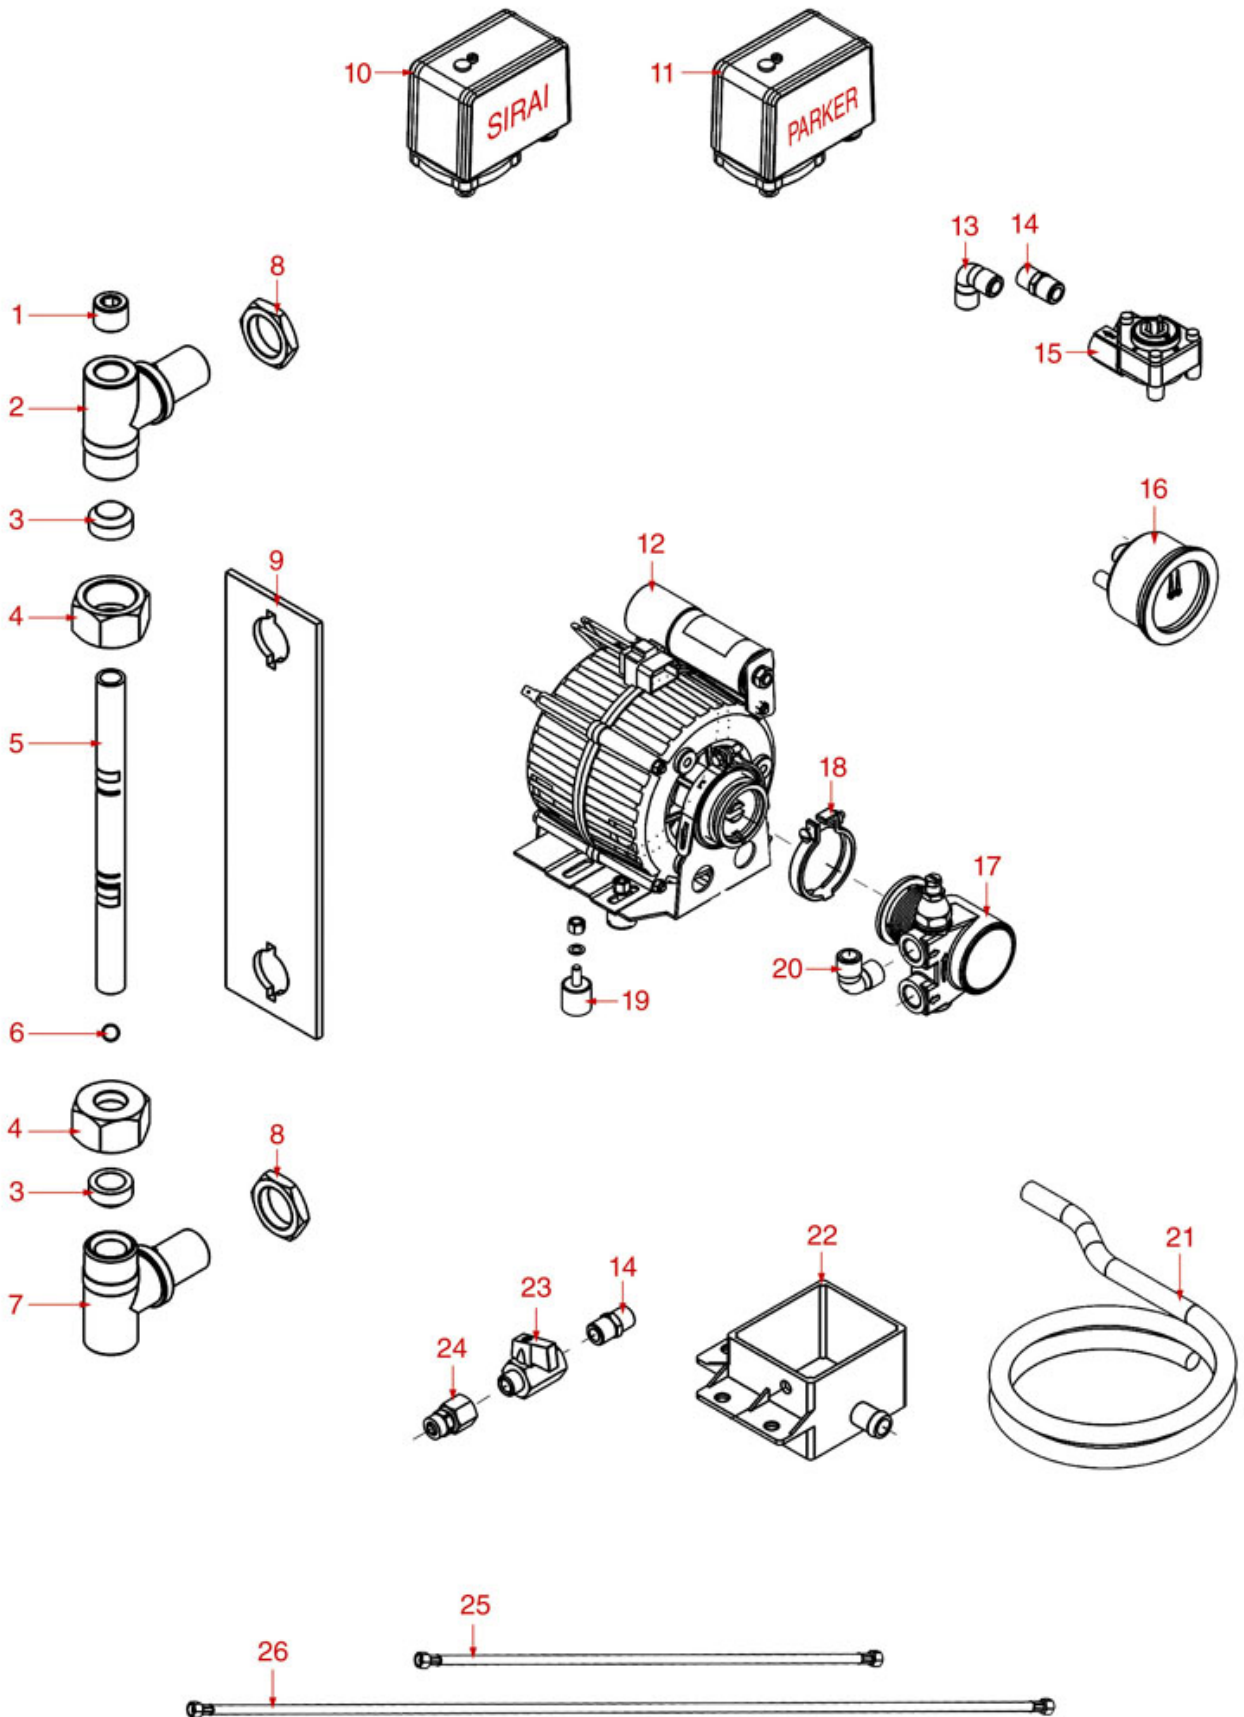

LEVEL AND ROTARY VANE PUMP

LIRA-CLASSICA-MONZA

BFC

Position	LF code no.	Description
3	1186206	EPDM FLAT GASKET ø 16x10x8 mm
5	1520546	LEVEL GLASS ø 11x140 mm
6	1323006	BLACK LEVEL BALL ø 7 mm
10	1320531	PRESSURE SWITCH P302/6 3-POLES 30A
11	1320541	PRESSURE SWITCH PARKER
13	1349102	FITTING ø 1/4"M-1/4"M
15	1455067	VOLUMETRIC FLOWMETER GICAR
16	1245043	BOILER-PUMP PRESSURE GAUGE ø 63 mm
16	1245050	BOILER-PUMP PRESSURE GAUGE ø 63 mm
17	1330002	ROTARY VANE PUMP ROTOFLOW ø 3/8" NPT
18	1168011	STAINLESS STEEL CLAMP FOR FLANGE PUMP
20	1349706	L-FITTING ø 3/8"M-3/8"M NICKEL-PLATED
22	1527511	DRAIN TUB
23	3526699	BALL VALVE ø 1/4" MF
25	1449712	FLEX HOSE ø 3/8" Fp x Fc 800 mm
26	1449713	FLEX HOSE ø 3/8" Fp x Fc 1000 mm