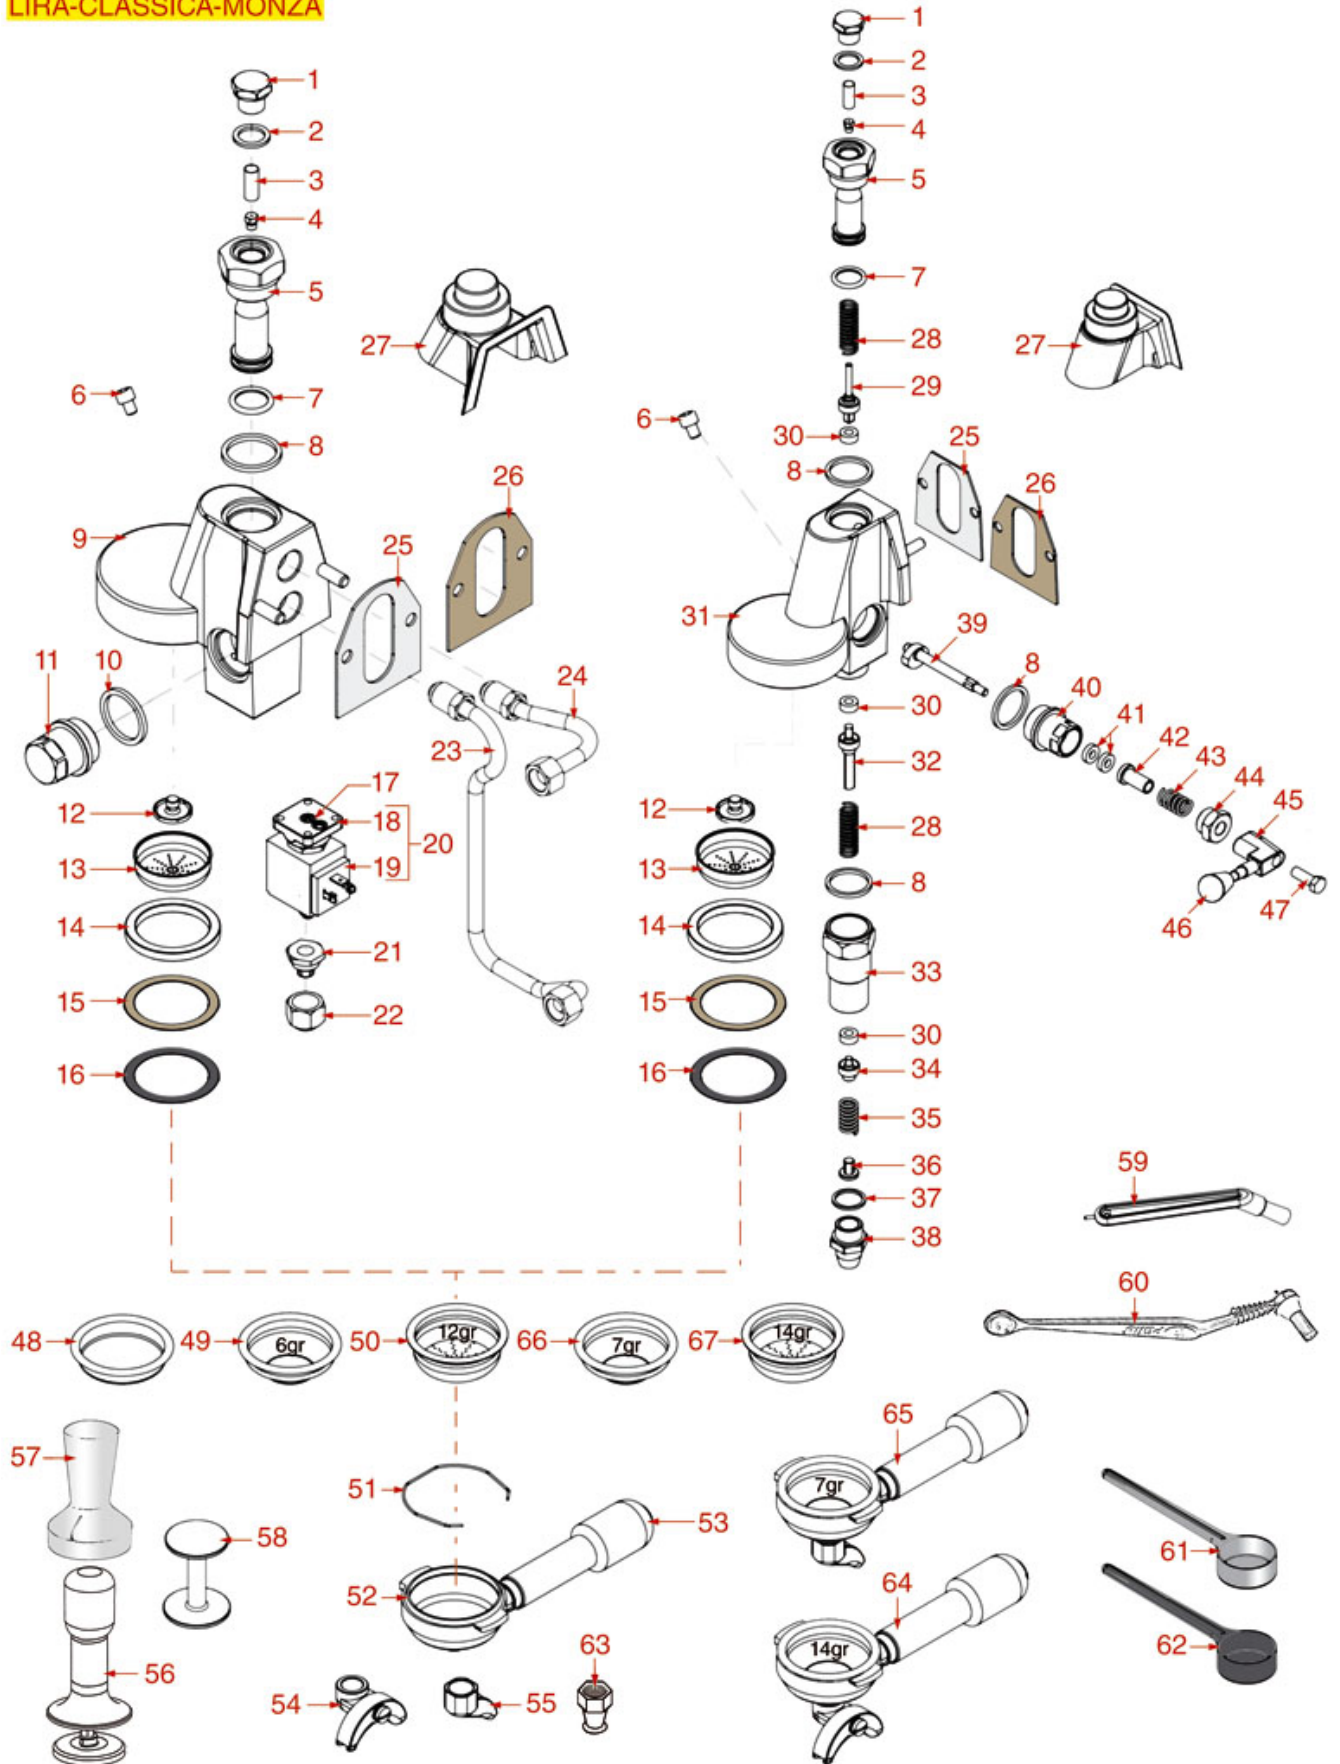

Suitable universal spare parts may not be included

GROUP LIRA-CLASSICA-MONZA

LIRA-CLASSICA-MONZA

BFC

Position	LF code no.	Description
1	1439001	CAP ø 16 mm FOR BREW GROUP
2	1186326	PTFE FLAT GASKET ø 22x16x2 mm
3	1160517	WATER FILTER ø 8.5x22 mm
4	1501541	NOZZLE M6x1 HOLE ø 0,8 mm
5	1027016	UPPER CHROMIUM-PLATED SLEEVE
7	1186472	O-RING 04075 EPDM
8	1186307	PTFE FLAT GASKET ø 36x30x2 mm
10	1186307	PTFE FLAT GASKET ø 36x30x2 mm
12	1501561	GROUP SPRAY NOZZLE ø 30 mm M10x1
13	1081016	SHOWER SCREEN ø 60 mm
13	1081116	SHOWER SCREEN ø 60 mm
13	1081216	SHOWER SCREEN ø 60 mm
13	1081516	SHOWER ø 60 mm
14	1186891	FILTER HOLDER GASKET ø 73x57x8 mm
15	1190001	PAPER SHIM ø 73x59x0.8 mm
16	1190002	RUBBER SHIM ø 73x59x1 mm EPDM
17	1186611	O-RING 02025 RED SILICONE
17	1186612	O-RING 02025 VITON
18	1120334	3-WAY MECHANICAL COMPONENT LUCIFER
18	1120339	3-WAY MECHANICAL COMPONENT PARKER
19	1120332	COIL LUCIFER/PARKER 220/240V 9W 50Hz
19	1120820	COIL ODE BDA08223DS 220/230V 50Hz 8W
19	3120032	COIL PARKER ZB09 9W 220/240V 50/60Hz
20	1120330	3-WAY SOLENOID VALVE LUCIFER 240V 50Hz
20	1120335	3-WAY SOLENOID VALVE PARKER 230V 50/60Hz
20	1120805	SOLENOID VALVE ODE 3 WAYS 230V 8W
25	1186508	COFFEE GROUP GASKET 77x73x2 mm
26	1186384	COFFEE GROUP GASKET 80x70x2 mm
28	1250537	SPRING ø 14x45 mm
29	1523451	COMPLETE SPOUT VALVE
30	1186311	NBR FLAT GASKET ø 13x4x4 mm
32	1523452	COMPLETE DRAIN VALVE
33	1027002	OUTLET CHROMIUM-PLATED SLEEVE
35	1250515	SPRING ø 14x33 mm
37	1186314	PTFE FLAT GASKET ø 22x17x2 mm
38	1439006	DRAIN CHROMIUM-PLATED FITTING
39	1324048	CAM ROD FOR COFFEE GROUP
41	1186312	EPDM FLAT GASKET ø 15.5x7.5x4 mm
42	1186313	CAM GUIDE BUSHING
43	1250516	SPRING ø 15x28 mm
46	1241401	KNOB M8x1
48	1160339	BLIND FILTER
49	1160251	1 CUP FILTER 6 g
50	1160252	2-CUP FILTER 12 GRAMS
51	1250002	S/STEEL FILTER LOCKING SPRING ø 1.20 mm
52	1165064	FILTER HOLDER BFC/ROYAL/RK
53	1241501	FILTER HOLDER HANDLE M12
54	1022506	DOUBLE SPOUT ø 3/8"
55	1022501	SINGLE SPOUT ø 3/8"
56	1385600	DYNAMOMETRIC MANUAL COFFEE TAMPER ø 57mm
56	1385602	MANUAL DYNAMOMETRICAL TAMPER ø 57 mm
57	1385053	ANODISED ALUMINUM TAMPER ø 58 mm
58	1385002	NYLON COFFEE TAMPER ø 50/57 mm
59	1384001	BRUSH FOR COFFEE SHOWER
60	1384003	BLACK SHOWER CLEANING BRUSH
61	1069002	STAINLESS STEEL MEASURING SPOON 20 ml
62	1069001	PLASTIC MEASURING SPOON 20 ml
63	1022503	STRAIGHT SINGLE SPOUT ø 3/8"
64	1165301	2 CUPS FILTER HOLDER ASSEMBLY BFC/ROYAL
65	1165300	1 CUP FILTER HOLDER ASSEMBLY BFC/ROYAL
66	1160335	1 CUP FILTER 7 g
67	1160337	2-CUP FILTER 14 GRAMS