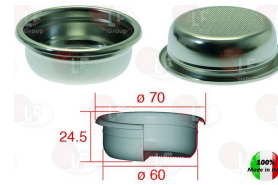

BFC

1460102 PRECISION FILTER 2 CUPS 12/18 g H24.5

round holes with conical section
Aisi 304 stainless steel - food safe certified
matching tamper $\varnothing$ 58 mm
for COFFEE MACHINES ASTORIA-CASADIO-CONTI-ELEKTRA
FRACINO-KEESVANDERWESTEN-MAGISTER-MARZOCCO
N.SIMONELLI-PAVONI-PROMAC-RANCILIO-SLAYER-SYNESSO
VICTORIAARDUINO
for GROUP E61 ASCASO-BEZZERA-BFC-BIANCHI
BRASILIA-DID-ECM-EXPOBAR-FAEMA-FIORENZATO-GRIMAC
IBERITAL-LANUOVAERA-LASCALA-L'ORCHESTRALE
QUALITYESPRESSO-ROCKET-ROYAL-SABITALIA-SANREMO-VFA
VIBIEMME-WEGA